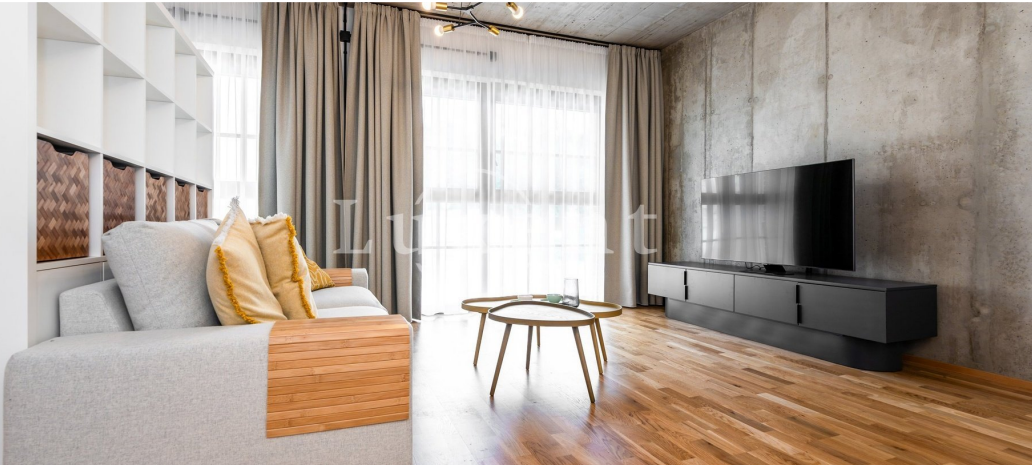

The luxury apartment 1+kt, 49 sqm, Prague 5 - Radlice

🏠 49 m² 📄 Pechlátova, Praha 5 📅 30 000 CZK per month

WITH THIS PROPERTY, YOU'LL BE ASSISTED BY

Romana Čermáková

EXTERNAL SALES SPECIALIST

romana.cermakova@luxent.cz

+420 770 181 181

Order number	N6969	Price	30 000 CZK per month + services
Address	Pechlátova, Praha 5	Type	Apartments
Disposition	1 + kitchenette	Usable area	49 m²
Low energy	No	Energy performance of the building	G - Extremely uneconomical
Floor	2nd floor	Device	Yes
Lift	Yes	Date to move in	19. 7. 2024