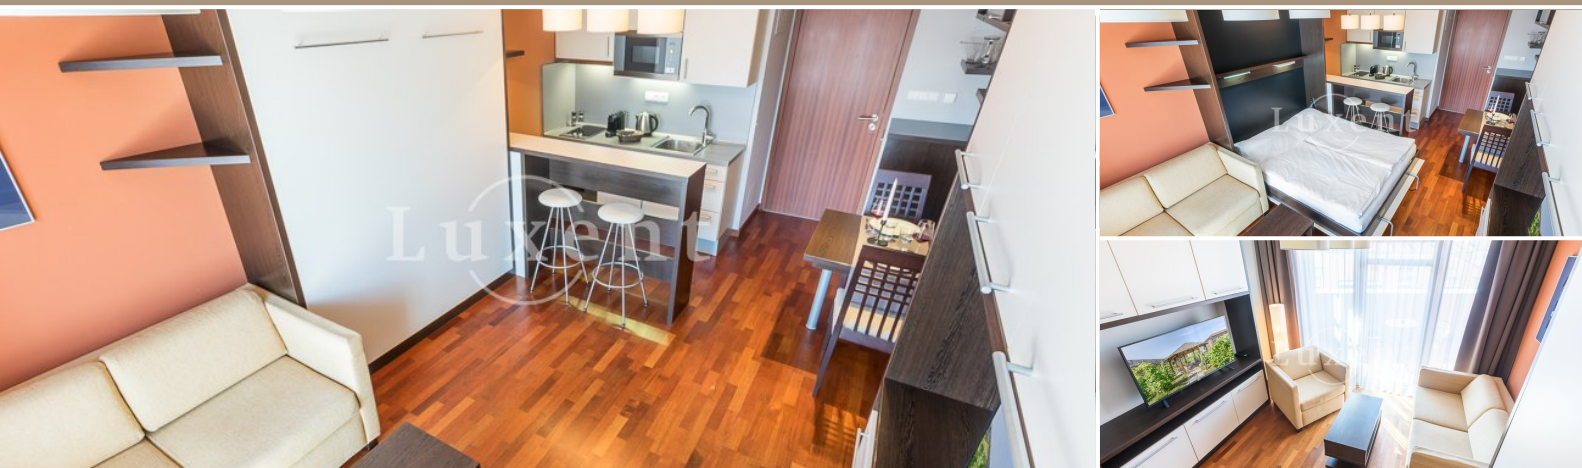

Rent of a flat, 1+kt/B/GS, 48 sqm, Prague 2 - New Town

🏠 40 m² 📄 Horská, Praha 2 - Nové Město 💰 26 500 CZK per month

WITH THIS PROPERTY, YOU'LL BE ASSISTED BY

Mgr. Adam Kvasnička
LEASE SPECIALIST

adam.kvasnicka@luxent.cz
+420 730 511 611

Order number	N5689	Price	26 500 CZK per month + services
Address	Horská, Praha 2 - Nové Město	Type	Apartments
Disposition	1 + kitchenette	Usable area	40 m²
Floor area	37 m²	Low energy	No
Energy performance of the building	G - Extremely uneconomical	Floor	3rd floor
Device	Yes	Parking	1
Garage	Yes	Balcony	2 m²
Lift	Yes	Year of construction	2008
Date to move in	25. 11. 2022